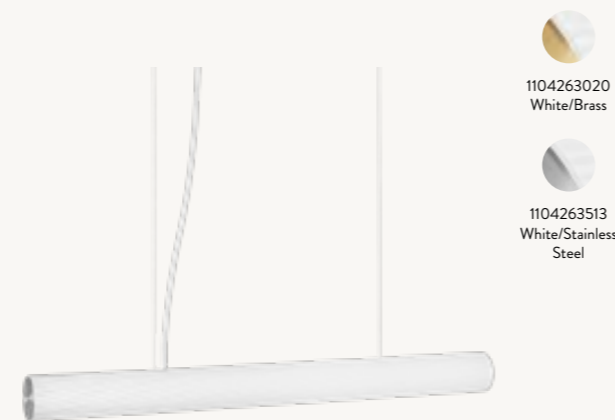

VUELTA LAMPS

PRODUCT INFO

ferm
L I V I N G

VUELTA LAMPS

Fusing textural complexity with modern simplicity, the Vuelta Pendant features cylindrical translucent glass with a distinct rippled surface and brushed metal finishes. With an LED light source that emits a soft, diffused light, the Vuelta Pendant comes with an adjustable dimmer remote for ultimate ambiance control. Use the pendant on its own, or hang multiple lamps in a row for a bright, uniformed statement.

1104263512
White/Stainless Steel

VUELTA PENDANT 60

Size:	Ø: 8.4 x L: 60 cm Ø: 3.3 x L: 33.6 in	Recommended retail price	
Material:	Mouth-blown rippled Opal glass tube with solid brushed brass or steel parts. 6 metre white fabric cord. 5 metre suspension wire	DKK	4,999
		SEK	7,139
Care:	Wipe with a damp cloth	NOK	7,139
		EUR	679
Info:	Light Source: 220-240 V, 15 W Non-removable LED light source, 50Hz, 3000K, CRI >90.	GBP	669
		USD	939
	Dimmable up to 2400 lm with memory controlled by a remote or Dali system. Service life 30.000 hours. Certification: CE, IP20, Class I. Canopy, ceiling brackets and mounting screws are included. Only approved for sale in EU/NO/CH/UK.		
	Separate item numbers for US. Registered design		
Net. weight:	2.2 kg		
Packsize:	1		

1104263776
White/Brass

1104263777
White/Stainless Steel

VUELTA WALL LAMP 40

Size:	Ø: 8.4 x L: 40 cm Ø: 3.3 x L: 15.7 in	Recommended retail price	
Material:	Mouth-blown rippled Opal glass tube with solid brushed brass or steel parts. 2.5 metre white fabric cord with dimmer	DKK	3,999
		SEK	5,715
Care:	Wipe with a damp cloth	NOK	5,715
		EUR	545
Info:	Light Source: 220-240 V, 20 W Non-removable LED light source, 50Hz, 3000K, CRI >90.	GBP	535
		USD	749
	Dimmable up to 1200 lm with memory controlled by the switch or by remote. Service life 30.000 hours. Certification: CE, IP20, Class I. Wall brackets and mounting screws are included. Only approved for sale in EU/NO/CH/UK.		
	Separate item numbers for US. Registered design		
Net. weight:	1.7 kg		
Packsize:	1		