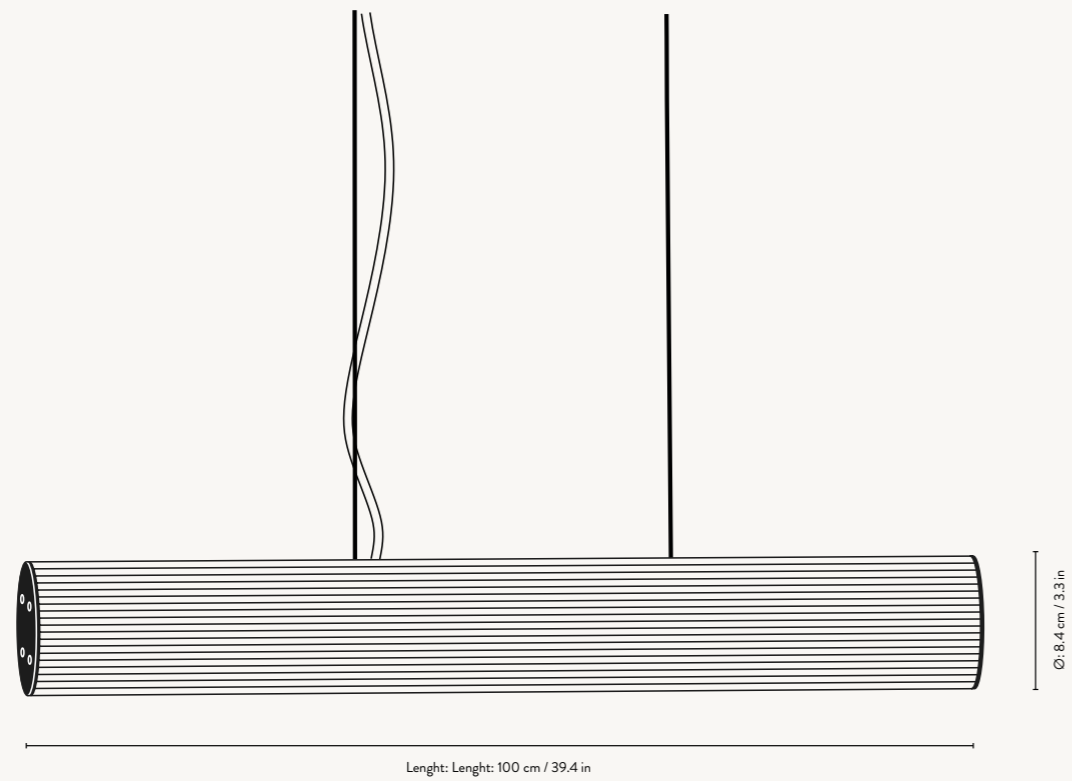

VUELTA PENDANT 100