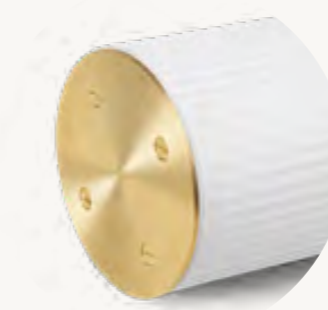

WHITE/BRASS

VUELTA WALL LAMP 40