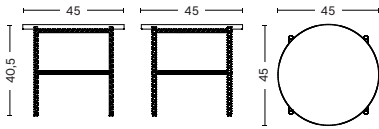

DIMENSIONS

SIDE TABLE
DIAMETER 45 CM | 17.72"
HEIGHT 40.5 CM | 15.94"

SIDE TABLE
LENGTH 75 CM | 29.53"
WIDTH 44 CM | 17.32"
HEIGHT 55 CM | 21.65"

COFFEE TABLE
LENGTH 80 CM | 31.50"
WIDTH 49 CM | 19.29"
HEIGHT 40.5 CM | 15.94"

COFFEE TABLE
LENGTH 100 CM | 39.37"
WIDTH 104 CM | 40.94"
HEIGHT 33 CM | 12.99"

COFFEE TABLE
LENGTH 80 CM | 29.53"
WIDTH 84 CM | 33.7"
HEIGHT 33 CM | 12.99"

MATERIALS

TABLETOP
18 mm polished marble tabletop
with chamfered edges.