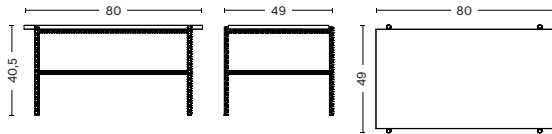

REBAR

PRODUCT FACT SHEET

REBAR

DESIGN BY SYLVAIN WILLENZ, 2018

Sylvain Willenz's Rebar collection is a series of coffee-, side- and tray tables that explores the possibilities of reconsidering construction materials and processes. The design juxtaposes the reinforced steel bar frame with black marble tops and metal trays to create a balanced aesthetic. The tables are available in different sizes in round, square and rectangular shapes, and are suitable for using in private, corporate or public spaces.

DIMENSIONS

SIDE TABLE
DIAMETER 45 CM | 17.72"
HEIGHT 40.5 CM | 15.94"

SIDE TABLE
LENGTH 75 CM | 29.53"
WIDTH 44 CM | 17.32"
HEIGHT 55 CM | 21.65"

COFFEE TABLE
LENGTH 80 CM | 31.50"
WIDTH 49 CM | 19.29"
HEIGHT 40.5 CM | 15.94"

COFFEE TABLE
LENGTH 100 CM | 39.37"
WIDTH 104 CM | 40.94"
HEIGHT 33 CM | 12.99"

COFFEE TABLE
LENGTH 80 CM | 29.53"
WIDTH 84 CM | 33.7"
HEIGHT 33 CM | 12.99"

MATERIALS

TABLETOP
18 mm polished marble tabletop
with chamfered edges.