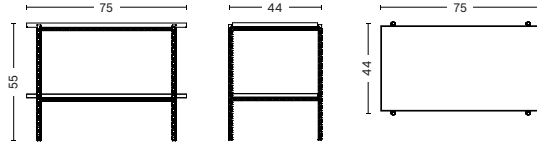

REBAR

PRODUCT FACT SHEET

REBAR

DESIGN BY SYLVAIN WILLENZ, 2018

Sylvain Willenz's Rebar collection is a series of coffee-, side- and tray tables that explores the possibilities of reconsidering construction materials and processes. The design juxtaposes the reinforced steel bar frame with black marble tops and metal trays to create a balanced aesthetic. The tables are available in different sizes in round, square and rectangular shapes, and are suitable for using in private, corporate or public spaces.

DIMENSIONS

SIDE TABLE
DIAMETER 45 CM | 17.72"
HEIGHT 40.5 CM | 15.94"

SIDE TABLE
LENGTH 75 CM | 29.53"
WIDTH 44 CM | 17.32"
HEIGHT 55 CM | 21.65"

COFFEE TABLE
LENGTH 80 CM | 31.50"
WIDTH 49 CM | 19.29"
HEIGHT 40.5 CM | 15.94"

COFFEE TABLE
LENGTH 100 CM | 39.37"
WIDTH 104 CM | 40.94"
HEIGHT 33 CM | 12.99"

COFFEE TABLE
LENGTH 80 CM | 29.53"
WIDTH 84 CM | 33.7"
HEIGHT 33 CM | 12.99"

MATERIALS

TABLETOP
18 mm polished marble tabletop
with chamfered edges.