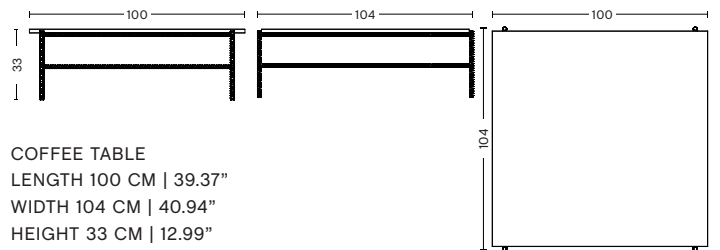

DIMENSIONS

SIDE TABLE
DIAMETER 45 CM | 17.72"
HEIGHT 40.5 CM | 15.94"

SIDE TABLE
LENGTH 75 CM | 29.53"
WIDTH 44 CM | 17.32"
HEIGHT 55 CM | 21.65"

COFFEE TABLE
LENGTH 80 CM | 31.50"
WIDTH 49 CM | 19.29"
HEIGHT 40.5 CM | 15.94"

COFFEE TABLE
LENGTH 100 CM | 39.37"
WIDTH 104 CM | 40.94"
HEIGHT 33 CM | 12.99"

COFFEE TABLE
LENGTH 80 CM | 29.53"
WIDTH 84 CM | 33.7"
HEIGHT 33 CM | 12.99"

MATERIALS

TABLETOP
18 mm polished marble tabletop
with chamfered edges.