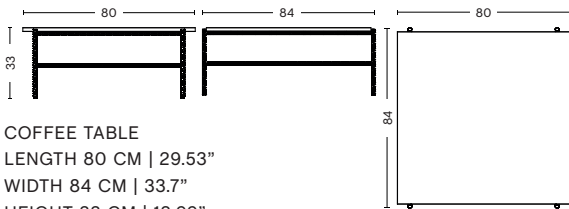

DIMENSIONS

SIDE TABLE
DIAMETER 45 CM | 17.72"
HEIGHT 40.5 CM | 15.94"

SIDE TABLE
LENGTH 75 CM | 29.53"
WIDTH 44 CM | 17.32"
HEIGHT 55 CM | 21.65"

COFFEE TABLE
LENGTH 80 CM | 31.50"
WIDTH 49 CM | 19.29"
HEIGHT 40.5 CM | 15.94"

COFFEE TABLE
LENGTH 100 CM | 39.37"
WIDTH 104 CM | 40.94"
HEIGHT 33 CM | 12.99"

COFFEE TABLE
LENGTH 80 CM | 29.53"
WIDTH 84 CM | 33.7"
HEIGHT 33 CM | 12.99"

MATERIALS

TABLETOP
18 mm polished marble tabletop
with chamfered edges.