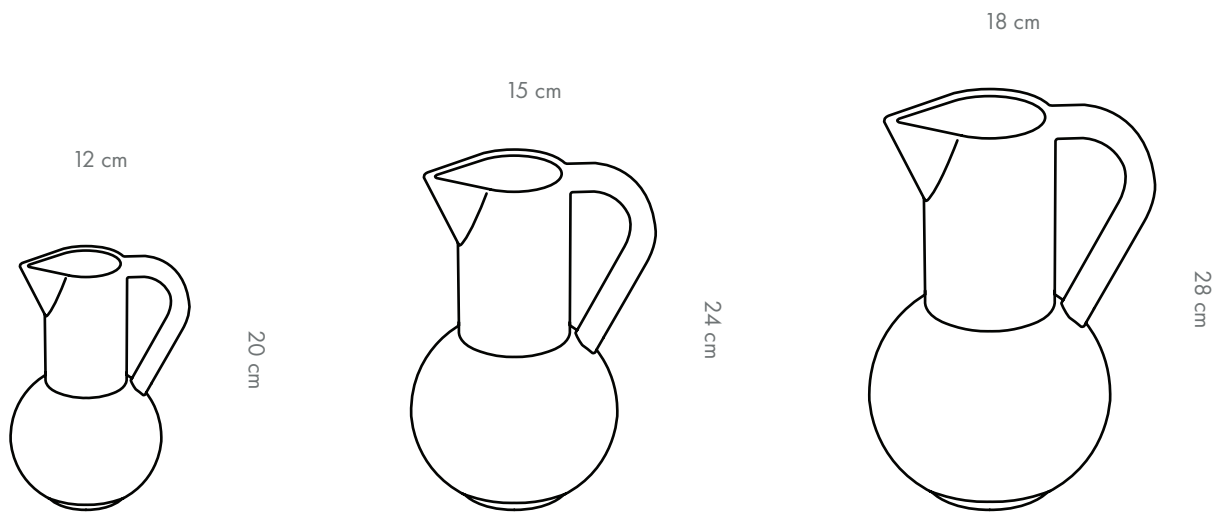

STRØM JUG

small

size	H:20 x W:12 cm
weight	0.75 kg
colli	4
packaging measurements (inner)	H:27.2 x W:18.9 x D:18.9 cm

Recommended Retail Price

DKK	485
EUR	65

medium

size	H:24 x W:15 cm
weight	0.95 kg
colli	4
packaging measurements (inner)	H:31.2 x W:21.1 x D:21.1 cm

Recommended Retail Price

DKK	675
EUR	90

large

size	H:28 x W:18 cm
weight	1.20 kg
colli	4
packaging measurements (inner)	H:53.1 x W:23.8 x D:23.8 cm

Recommended Retail Price

DKK	875.50
EUR	115

STRØM VASE

small

size	H:16 x W:12 cm
weight	0.65 kg
colli	4
packaging measurements (inner)	H:18.4 x W:22.7 x D:22.7 cm

Recommended Retail Price

DKK	427.50
EUR	57.50

medium

size	H:24 x W:18 cm
weight	1.00 kg
colli	4
packaging measurements (inner)	H:30.7 x W:24.4 x D:24.4 cm

size	H: 10 x W: 16 cm
weight	0.60 kg
colli	4
packaging measurements (inner)	H: 17.2 x W: 22.4 x D: 22.4 cm

Recommended Retail Price

DKK	428
EUR	57.50

medium

size	H: 13 x W: 19 cm
weight	0.70 kg
colli	4
packaging measurements (inner)	H: 19.2 x W: 25.9 x D: 25.9 cm