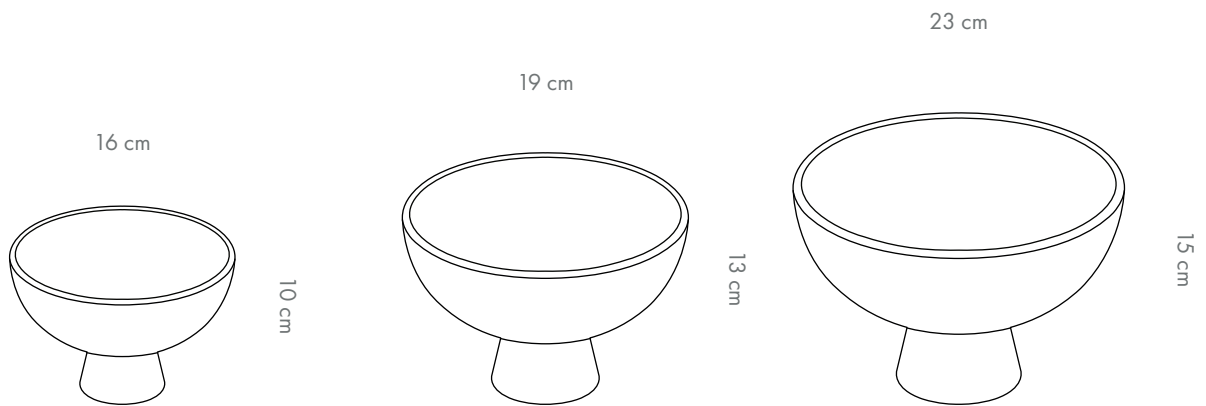

STRØM JUG

small

size	H:20 x W:12 cm
weight	0.75 kg
colli	4
packaging measurements (inner)	H:27.2 x W:18.9 x D:18.9 cm

Recommended Retail Price

DKK	485
EUR	65

medium

size	H:24 x W:15 cm
weight	0.95 kg
colli	4
packaging measurements (inner)	H:31.2 x W:21.1 x D:21.1 cm

size	H:16 x W:12 cm
weight	0.65 kg
colli	4
packaging measurements (inner)	H:18.4 x W:22.7 x D:22.7 cm

Recommended Retail Price

DKK	427.50
EUR	57.50

medium

size	H:24 x W:18 cm
weight	1.00 kg
colli	4
packaging measurements (inner)	H:30.7 x W:24.4 x D:24.4 cm

Recommended Retail Price

DKK	670
EUR	90

large

size	H:33 x W:25 cm
weight	2.00 kg
colli	4
packaging measurements (inner)	H:39.7 x W:31.1 x D:31.1 cm

Recommended Retail Price

DKK	1155
EUR	155

STRØM VASE

small

size	H: 10 x W: 16 cm
weight	0.60 kg
colli	4
packaging measurements (inner)	H: 17.2 x W: 22.4 x D: 22.4 cm

Recommended Retail Price

DKK	428
EUR	57.50

medium

size	H: 13 x W: 19 cm
weight	0.70 kg
colli	4
packaging measurements (inner)	H: 19.2 x W: 25.9 x D: 25.9 cm