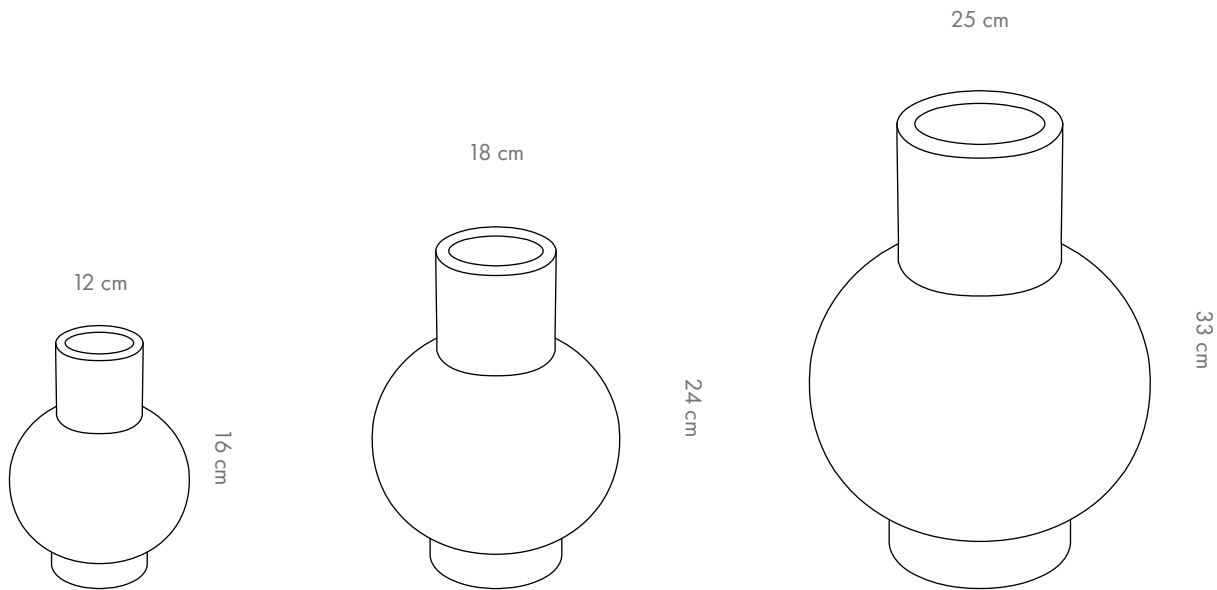

STRØM JUG

small

size	H:20 x W:12 cm
weight	0.75 kg
colli	4
packaging measurements (inner)	H:27.2 x W:18.9 x D:18.9 cm

Recommended Retail Price

DKK	485
EUR	65

medium

size	H:24 x W:15 cm
weight	0.95 kg
colli	4
packaging measurements (inner)	H:31.2 x W:21.1 x D:21.1 cm

Recommended Retail Price

DKK	675
EUR	90

large

size	H:28 x W:18 cm
weight	1.20 kg
colli	4
packaging measurements (inner)	H:53.1 x W:23.8 x D:23.8 cm

Recommended Retail Price

DKK	875.50
EUR	115

STRØM VASE

small

size	H:16 x W:12 cm
weight	0.65 kg
colli	4
packaging measurements (inner)	H:18.4 x W:22.7 x D:22.7 cm

Recommended Retail Price

DKK	427.50
EUR	57.50

medium

size	H:24 x W:18 cm
weight	1.00 kg
colli	4
packaging measurements (inner)	H:30.7 x W:24.4 x D:24.4 cm

size	H: 10 x W: 16 cm
weight	0.60 kg
colli	4
packaging measurements (inner)	H: 17.2 x W: 22.4 x D: 22.4 cm

Recommended Retail Price

DKK	428
EUR	57.50

medium

size	H: 13 x W: 19 cm
weight	0.70 kg
colli	4
packaging measurements (inner)	H: 19.2 x W: 25.9 x D: 25.9 cm