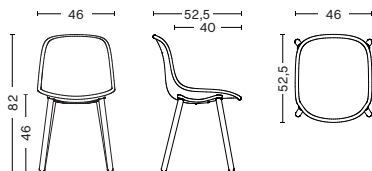

NEU 12

PRODUCT FACT SHEET

NEU 12

DESIGN BY HAY, 2019

Neu 12's ergonomically moulded shell is reinforced with an aluminium construction under the seat to provide extra strength and durability. The inelygrained plastic adds textural interest, while the rim detail gives the design structure and solid wooden legs complete the perfectly defined profile. In the upholstered version, a delicate stitching line runs across the seat, while a piping detail accentuates the chair's raised rim. Its robust, comfortable structure and flexible design options make it the ideal choice for both private and public environments.

DIMENSIONS

WIDTH 46 CM | 18.11"

DEPTH 52,5 CM | 20.66"

HEIGHT 82 CM | 32.28"

SEAT HEIGHT 46 CM | 18.11"

SEAT WIDTH 40 CM | 15.75"

MATERIALS

SHELL