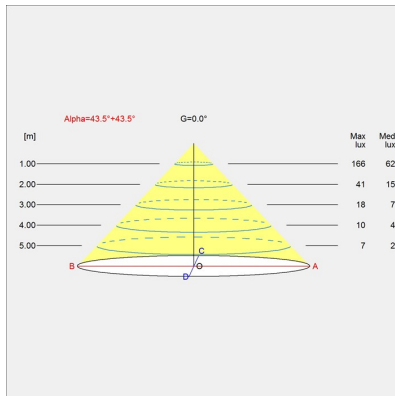

NJP FLOOR LAMP

Designed by nendo

Light distribution diagrams

CARTESIAN

ISOLUX

POLAR

Variant Options

For particular variant options, please check our online Product Variants Configurator on the product detail page.