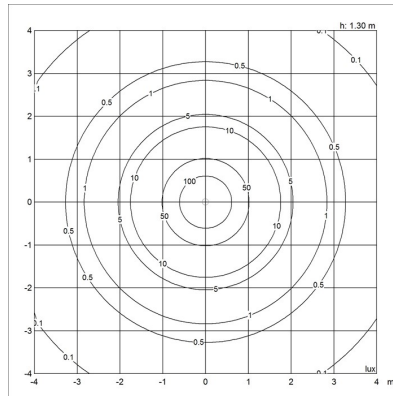

NJP FLOOR LAMP

Designed by nendo

Light distribution diagrams

CARTESIAN

ISOLUX

POLAR

Variant Options

For particular variant options, please check our online Product Variants Configurator on the product detail page.