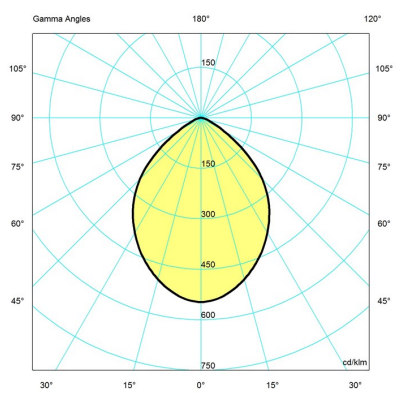

NJP FLOOR LAMP

Designed by nendo

Light distribution diagrams

CARTESIAN

ISOLUX

POLAR

Variant Options

For particular variant options, please check our online Product Variants Configurator on the product detail page.