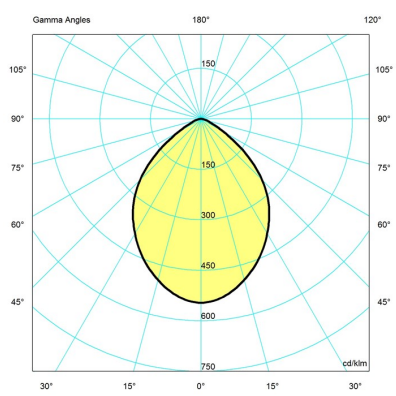

NJP FLOOR LAMP

Designed by nendo

Light distribution diagrams

CARTESIAN

ISOLUX

POLAR

Variant Options

For particular variant options, please check our online Product Variants Configurator on the product detail page.