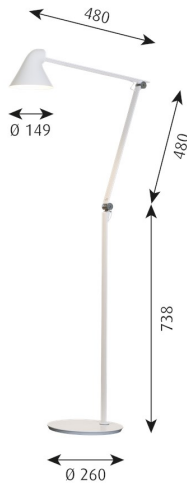

NJP FLOOR LAMP

Designed by nendo

Technical specifications

Materials

Base: Steel. Arms and lamp head: Aluminium. Joints: Anodised Aluminium. Stem: Aluminium.

Finishes

White, Black or Light Aluminium Grey, powder coated.

Mounting

1.7 m. Cord with plug.

Switch: On the fixture head.

Timer function: 4 hours or 8 hours.

LED driver: separate, plugs into power outlet.

The light has two built-in intensities. For mounting instructions, see download section on the product detail page.

Information

Driver fitted externally on cord. The light has two built-in intensities. The weight includes the base plate. This product is fitted with an integrated energy-saving LED light source. Should you wish to replace it, please contact Louis Poulsen so we can help you purchase the correct LED Replacement Kit. Please note that LED-replacement should always be carried out by an authorised electrician. For the E-socket product variants, bulbs are not included. LED light source is part of the product.

NJP FLOOR LAMP

Designed by nendo

Variants

VARIANT NUMBER	COLOR, RAL	W / H / L (IN) / W (LB)
5744162380	LIGHT ALU GREY, T06	260 / 1250 / 560 IN / 7.1 LB
5744165138	BLK, 617	260 / 1250 / 560 IN / 7.1 LB
5744165141	WHT, 011	260 / 1250 / 560 IN / 7.1 LB
5744165154	BLK, 617	260 / 1250 / 560 IN / 7.1 LB
5744165167	WHT, 011	260 / 1250 / 560 IN / 7.1 LB
5744165921	LIGHT ALU GREY, T06	260 / 1250 / 560 IN / 7.1 LB