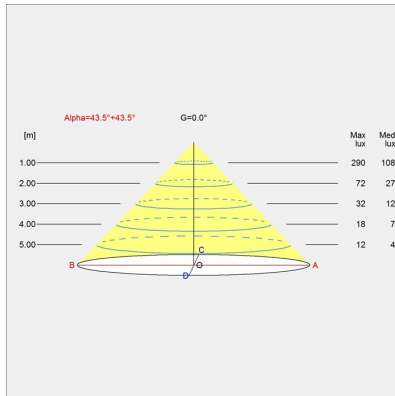

NJP FLOOR LAMP

Designed by nendo

Light distribution diagrams

CARTESIAN