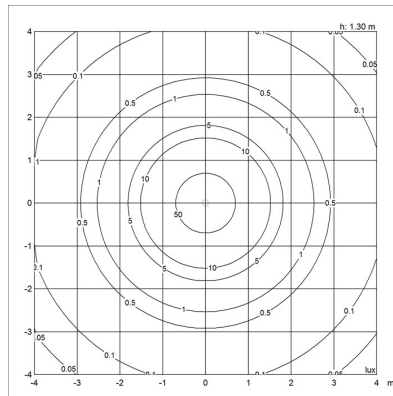

NJP FLOOR LAMP

Designed by nendo

Light distribution diagrams

CARTESIAN

ISOLUX

POLAR

Variant Options

For particular variant options, please check our online Product Variants Configurator on the product detail page.