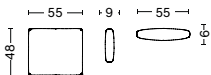

CUSHION
ART. 09

WIDTH 55 CM | 21.65"
DEPTH 9 CM | 3.54"
HEIGHT 48 CM | 18.90"