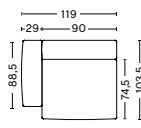

COUNTRY OF ORIGIN

Poland

FABRIC & LEATHER UPHOLSTERY

Please see our Fabric Overview for approved standard fabrics.

[LINK TO OVERVIEW](#)

DIMENSIONS

NARROW MODULE
ART. S1065 RIGHT ARMREST

WIDTH 102 CM | 40.16"
DEPTH 103,5 CM | 40.75"
HEIGHT 74,5 CM | 26.38"
SEAT HEIGHT 37 CM | 14.57"
SEAT DEPTH 74,5 CM | 29.33"
ARMREST WIDTH 29 CM | 11.42"

NARROW MODULE
ART. S1064 LEFT ARMREST

WIDTH 102 CM | 40.16"
DEPTH 103,5 CM | 40.75"
HEIGHT 74,5 CM | 26.38"
SEAT HEIGHT 37 CM | 14.57"
SEAT DEPTH 74,5 CM | 29.33"
ARMREST WIDTH 29 CM | 11.42"

NARROW MODULE
ART. S1063 MIDDLE

WIDTH 74,5 CM | 29.33"
DEPTH 103,5 CM | 40.75"
HEIGHT 74,5 CM | 26.38"
SEAT HEIGHT 37 CM | 14.57"
SEAT DEPTH 74,5 CM | 29.33"

NARROW CHAISE LONGUE MODULE
ART. S8165 RIGHT ARMREST

WIDTH 102 CM | 40.16"
DEPTH 135,5 CM | 53.35"
HEIGHT 106,5 CM | 41.93"
SEAT HEIGHT 37 CM | 14.57"
SEAT DEPTH 106,5 CM | 41.93"
ARMREST WIDTH 29 CM | 11.42"

CORNER MODULE
ART. S1861 RIGHT CORNER

WIDTH 98 CM | 38.58"
DEPTH 98 CM | 38.58"
HEIGHT 67 CM | 26.38"
SEAT HEIGHT 37 CM | 14.57"
SEAT DEPTH 69 CM | 27.16"
ARMREST WIDTH 29 CM | 11.42"

CORNER MODULE
ART. S1862 LEFT CORNER