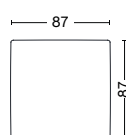

CORNER MODULE
ART. S1861 RIGHT CORNER

WIDTH 98 CM | 38.58"
DEPTH 98 CM | 38.58"
HEIGHT 67 CM | 26.38"
SEAT HEIGHT 37 CM | 14.57"
SEAT DEPTH 69 CM | 27.16"
ARMREST WIDTH 29 CM | 11.42"

CORNER MODULE
ART. S1862 LEFT CORNER

WIDTH 98 CM | 38.58"
DEPTH 98 CM | 38.58"
HEIGHT 67 CM | 26.38"
SEAT HEIGHT 37 CM | 14.57"
SEAT DEPTH 69 CM | 27.16"
ARMREST WIDTH 29 CM | 11.42"

LOUNGE MODULE
ART. S9301 RIGHT BACKREST

WIDTH 137,5 CM | 54.13"
DEPTH 103,5 CM | 40.75"
HEIGHT 67 CM | 26.38"
SEAT HEIGHT 37 CM | 14.57"
SEAT DEPTH 74,5 CM | 29.33"
BACKREST WIDTH 29 CM | 11.42"

LOUNGE MODULE
ART. S9302 LEFT BACKREST

WIDTH 137,5 CM | 54.13"
DEPTH 103,5 CM | 40.75"
HEIGHT 67 CM | 26.38"
SEAT HEIGHT 37 CM | 14.57"
SEAT DEPTH 74,5 CM | 29.33"
BACKREST WIDTH 29 CM | 11.42"

OTTOMAN XS
ART. S01

WIDTH 87 CM | 34.25"
DEPTH 87 CM | 34.25"
HEIGHT 37 CM | 14.57"

OTTOMAN S
ART. S02

WIDTH 87 CM | 34.25"
DEPTH 104 CM | 40.94"
HEIGHT 37 CM | 14.57"

CUSHION
ART. 09

WIDTH 55 CM | 21.65"
DEPTH 9 CM | 3.54"
HEIGHT 48 CM | 18.90"