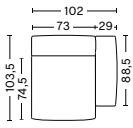

COUNTRY OF ORIGIN

Poland

FABRIC & LEATHER UPHOLSTERY

Please see our Fabric Overview for approved standard fabrics.

[LINK TO OVERVIEW](#)

DIMENSIONS

NARROW MODULE
ART. S1065 RIGHT ARMREST

WIDTH 102 CM | 40.16"
DEPTH 103,5 CM | 40.75"
HEIGHT 74,5 CM | 26.38"
SEAT HEIGHT 37 CM | 14.57"
SEAT DEPTH 74,5 CM | 29.33"
ARMREST WIDTH 29 CM | 11.42"

NARROW MODULE
ART. S1064 LEFT ARMREST

WIDTH 102 CM | 40.16"
DEPTH 103,5 CM | 40.75"
HEIGHT 74,5 CM | 26.38"
SEAT HEIGHT 37 CM | 14.57"
SEAT DEPTH 74,5 CM | 29.33"
ARMREST WIDTH 29 CM | 11.42"

NARROW MODULE
ART. S1063 MIDDLE

WIDTH 74,5 CM | 29.33"
DEPTH 103,5 CM | 40.75"
HEIGHT 74,5 CM | 26.38"
SEAT HEIGHT 37 CM | 14.57"
SEAT DEPTH 74,5 CM | 29.33"

NARROW CHAISE LONGUE MODULE
ART. S8165 RIGHT ARMREST

WIDTH 102 CM | 40.16"
DEPTH 135,5 CM | 53.35"
HEIGHT 106,5 CM | 41.93"
SEAT HEIGHT 37 CM | 14.57"
SEAT DEPTH 106,5 CM | 41.93"
ARMREST WIDTH 29 CM | 11.42"

CORNER MODULE
ART. S1861 RIGHT CORNER

WIDTH 98 CM | 38.58"
DEPTH 98 CM | 38.58"
HEIGHT 67 CM | 26.38"
SEAT HEIGHT 37 CM | 14.57"
SEAT DEPTH 69 CM | 27.16"
ARMREST WIDTH 29 CM | 11.42"

CORNER MODULE
ART. S1862 LEFT CORNER