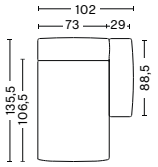

COUNTRY OF ORIGIN

Poland

FABRIC & LEATHER UPHOLSTERY

Please see our Fabric Overview for approved standard fabrics.

[LINK TO OVERVIEW](#)

DIMENSIONS

NARROW MODULE
ART. S1065 RIGHT ARMREST

WIDTH 102 CM | 40.16"
DEPTH 103,5 CM | 40.75"
HEIGHT 74,5 CM | 26.38"
SEAT HEIGHT 37 CM | 14.57"
SEAT DEPTH 74,5 CM | 29.33"
ARMREST WIDTH 29 CM | 11.42"

NARROW MODULE
ART. S1064 LEFT ARMREST

WIDTH 102 CM | 40.16"
DEPTH 103,5 CM | 40.75"
HEIGHT 74,5 CM | 26.38"
SEAT HEIGHT 37 CM | 14.57"
SEAT DEPTH 74,5 CM | 29.33"
ARMREST WIDTH 29 CM | 11.42"

NARROW MODULE
ART. S1063 MIDDLE

WIDTH 74,5 CM | 29.33"
DEPTH 103,5 CM | 40.75"
HEIGHT 74,5 CM | 26.38"
SEAT HEIGHT 37 CM | 14.57"
SEAT DEPTH 74,5 CM | 29.33"

NARROW CHAISE LONGUE MODULE
ART. S8165 RIGHT ARMREST

WIDTH 102 CM | 40.16"
DEPTH 135,5 CM | 53.35"
HEIGHT 106,5 CM | 41.93"
SEAT HEIGHT 37 CM | 14.57"
SEAT DEPTH 106,5 CM | 41.93"
ARMREST WIDTH 29 CM | 11.42"

CORNER MODULE
ART. S1861 RIGHT CORNER

WIDTH 98 CM | 38.58"
DEPTH 98 CM | 38.58"
HEIGHT 67 CM | 26.38"
SEAT HEIGHT 37 CM | 14.57"
SEAT DEPTH 69 CM | 27.16"
ARMREST WIDTH 29 CM | 11.42"

CORNER MODULE
ART. S1862 LEFT CORNER