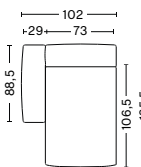

COUNTRY OF ORIGIN

Poland

FABRIC & LEATHER UPHOLSTERY

Please see our Fabric Overview for approved standard fabrics.

[LINK TO OVERVIEW](#)

DIMENSIONS

NARROW MODULE
ART. S1065 RIGHT ARMREST

WIDTH 102 CM | 40.16"
DEPTH 103,5 CM | 40.75"
HEIGHT 74,5 CM | 26.38"
SEAT HEIGHT 37 CM | 14.57"
SEAT DEPTH 74,5 CM | 29.33"
ARMREST WIDTH 29 CM | 11.42"

NARROW MODULE
ART. S1064 LEFT ARMREST

WIDTH 102 CM | 40.16"
DEPTH 103,5 CM | 40.75"
HEIGHT 74,5 CM | 26.38"
SEAT HEIGHT 37 CM | 14.57"
SEAT DEPTH 74,5 CM | 29.33"
ARMREST WIDTH 29 CM | 11.42"

NARROW MODULE
ART. S1063 MIDDLE

WIDTH 74,5 CM | 29.33"
DEPTH 103,5 CM | 40.75"
HEIGHT 74,5 CM | 26.38"
SEAT HEIGHT 37 CM | 14.57"
SEAT DEPTH 74,5 CM | 29.33"

NARROW CHAISE LONGUE MODULE
ART. S8165 RIGHT ARMREST

WIDTH 102 CM | 40.16"
DEPTH 135,5 CM | 53.35"
HEIGHT 106,5 CM | 41.93"
SEAT HEIGHT 37 CM | 14.57"
SEAT DEPTH 106,5 CM | 41.93"
ARMREST WIDTH 29 CM | 11.42"

CORNER MODULE
ART. S1861 RIGHT CORNER

WIDTH 98 CM | 38.58"
DEPTH 98 CM | 38.58"
HEIGHT 67 CM | 26.38"
SEAT HEIGHT 37 CM | 14.57"
SEAT DEPTH 69 CM | 27.16"
ARMREST WIDTH 29 CM | 11.42"

CORNER MODULE
ART. S1862 LEFT CORNER