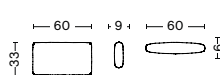

WIDTH 87 CM | 34.25"
DEPTH 87 CM | 34.25"
HEIGHT 37 CM | 14.57"

OTTOMAN S
ART. S02

WIDTH 87 CM | 34.25"
DEPTH 104 CM | 40.94"
HEIGHT 37 CM | 14.57"

CUSHION
ART. 09

WIDTH 55 CM | 21.65"
DEPTH 9 CM | 3.54"
HEIGHT 48 CM | 18.90"