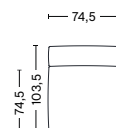

COUNTRY OF ORIGIN

Poland

FABRIC & LEATHER UPHOLSTERY

Please see our Fabric Overview for approved standard fabrics.

[LINK TO OVERVIEW](#)

DIMENSIONS

NARROW MODULE
ART. S1065 RIGHT ARMREST

WIDTH 102 CM | 40.16"
DEPTH 103,5 CM | 40.75"
HEIGHT 74,5 CM | 26.38"
SEAT HEIGHT 37 CM | 14.57"
SEAT DEPTH 74,5 CM | 29.33"
ARMREST WIDTH 29 CM | 11.42"

NARROW MODULE
ART. S1064 LEFT ARMREST

WIDTH 102 CM | 40.16"
DEPTH 103,5 CM | 40.75"
HEIGHT 74,5 CM | 26.38"
SEAT HEIGHT 37 CM | 14.57"
SEAT DEPTH 74,5 CM | 29.33"
ARMREST WIDTH 29 CM | 11.42"

NARROW MODULE
ART. S1063 MIDDLE

WIDTH 74,5 CM | 29.33"
DEPTH 103,5 CM | 40.75"
HEIGHT 74,5 CM | 26.38"
SEAT HEIGHT 37 CM | 14.57"
SEAT DEPTH 74,5 CM | 29.33"

NARROW CHAISE LONGUE MODULE
ART. S8165 RIGHT ARMREST

WIDTH 102 CM | 40.16"
DEPTH 135,5 CM | 53.35"
HEIGHT 106,5 CM | 41.93"
SEAT HEIGHT 37 CM | 14.57"
SEAT DEPTH 106,5 CM | 41.93"
ARMREST WIDTH 29 CM | 11.42"

CORNER MODULE
ART. S1861 RIGHT CORNER

WIDTH 98 CM | 38.58"
DEPTH 98 CM | 38.58"
HEIGHT 67 CM | 26.38"
SEAT HEIGHT 37 CM | 14.57"
SEAT DEPTH 69 CM | 27.16"
ARMREST WIDTH 29 CM | 11.42"

CORNER MODULE
ART. S1862 LEFT CORNER