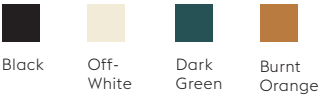

LINEAR STEEL ARMCHAIR

THOMAS BENTZEN ON THE DESIGN “The Linear Steel Armchair brings new perspectives to modern outdoor furniture through its straight lines, folded edges and the contrast between its sturdy materiality and organic, soft form. The design is made unique by its half-circular intersecting legs and small spacing in the seat for easy removal of water, making the Linear Steel Armchair visually clean for long-lasting aesthetics The Linear Steel Armchair is a stackable design in powder coated steel for a matte look and contemporary feel, paired with its subtle detailing and slender armrests for an elegant expression.”

Color codes:

Burnt orange: RAL 8001

Green: RAL 6012

Black: RAL 7021

White: RAL 1013

ACCESSORIES

Linear Steel Chair Sat Pad