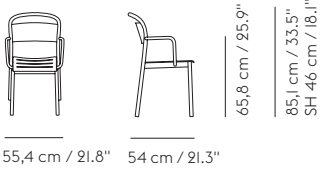

LINEAR STEEL ARMCHAIR

THOMAS BENTZEN ON THE DESIGN “The Linear Steel Armchair brings new perspectives to modern outdoor furniture through its straight lines, folded edges and the contrast between its sturdy materiality and organic, soft form. The design is made unique by its half-circular intersecting legs and small spacing in the seat for easy removal of water, making the Linear Steel Armchair visually clean for long-lasting aesthetics The Linear Steel Armchair is a stackable design in powder coated steel for a matte look and contemporary feel, paired with its subtle detailing and slender armrests for an elegant expression.”