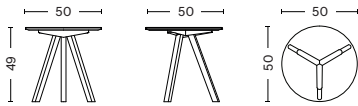

## CPH 20 ROUND

DESIGN BY RONAN & ERWAN BOUROLLEC, 2012

Sharing the same characteristic angled legs as the rest of the Bouroullec brothers' Copenhagen range, the CPH20 and CPH25 tables feature a round tabletop that softens the engineered expression. The table frame comes in a variety of heights and sizes in different wood types and finishes, with the tabletops offered in different materials and finishes. Equally suitable for intimate meetings and larger, café-like environments, this versatile table has an ability to blend into private homes as well as public spaces.

### HIGHLIGHTS

- Multi-functional family of tables and benches in different shapes, sizes, materials and colours.
- Variability of veneer, laminate and linoleum colours and frame finishes.
- The table is available as round table with three legs (CPH 20), round table with four legs (CPH 25) and rectangular table (CPH 30).
- The series also includes an extendable version (CPH 30 extendable) and desks (CPH 10, CPH 90, CPH 190).
- Suitable for a wide variety of private and public environments.

### DIMENSIONS

DIAMETER 50 CM | 19.7"

HEIGHT 49 CM | 19.3"

DIAMETER 70 CM | 27.6"

HEIGHT 105 CM | 41.3"

DIAMETER 90 CM | 35.4"

HEIGHT 74 CM | 29.1"

DIAMETER 120 CM | 47.2"