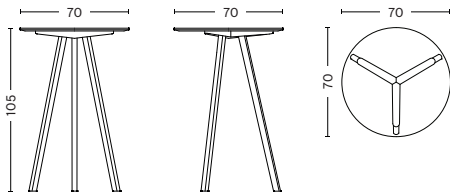

## CPH 20 ROUND

DESIGN BY RONAN & ERWAN BOUROLLEC, 2012

Sharing the same characteristic angled legs as the rest of the Bouroullec brothers' Copenhagen range, the CPH20 and CPH25 tables feature a round tabletop that softens the engineered expression. The table frame comes in a variety of heights and sizes in different wood types and finishes, with the tabletops offered in different materials and finishes. Equally suitable for intimate meetings and larger, café-like environments, this versatile table has an ability to blend into private homes as well as public spaces.

### HIGHLIGHTS

- Multi-functional family of tables and benches in different shapes, sizes, materials and colours.
- Variability of veneer, laminate and linoleum colours and frame finishes.
- The table is available as round table with three legs (CPH 20), round table with four legs (CPH 25) and rectangular table (CPH 30).
- The series also includes an extendable version (CPH 30 extendable) and desks (CPH 10, CPH 90, CPH 190).
- Suitable for a wide variety of private and public environments.

### DIMENSIONS

DIAMETER 50 CM | 19.7"

HEIGHT 49 CM | 19.3"

DIAMETER 70 CM | 27.6"

HEIGHT 105 CM | 41.3"

DIAMETER 90 CM | 35.4"

HEIGHT 74 CM | 29.1"

DIAMETER 120 CM | 47.2"

HEIGHT 74 CM | 29.1"