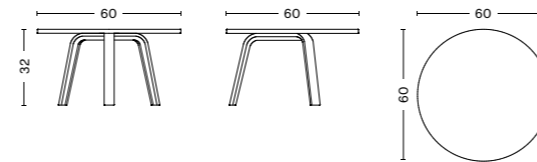

Bella Coffee Table | Oiled oak

MATERIALS

TABLETOP
Solid wood with bevelled edge

LEGS
Moulded oak veneer

COLOUR & FINISH

Please note that the colours are indicative

SHELL	BASE	Dia45 x H39 cm	Dia45 x H49 cm	Dia60 x H32 cm	Dia60 x H39 cm
		Black water-based lacquered oak			
Oiled oak					
Water-based lacquered oak					
White water-based lacquered oak					
Brunswick green water-based lacquered oak					

DIMENSIONS

BELLA COFFE TABLE | DIA 45
Diameter 45 cm
Height 39 cm
Weight 3,7 kg

BELLA COFFE TABLE | DIA 45
Diameter 45 cm
Height 49 cm
Weight 3,8 kg

BELLA COFFE TABLE | DIA 60
Diameter 60 cm
Height 32 cm
Weight 5,3 kg

BELLA COFFE TABLE | DIA 60
Diameter 60 cm
Height 39 cm
Weight 4,9 kg

PRODUCT INFORMATION

DESIGN YEAR
2011

COUNTRY OF ORIGIN
Latvia

WARRANTY
HAY provides a 10-year product warranty. Please contact the HAY sales team for further information about the warranty terms and conditions.