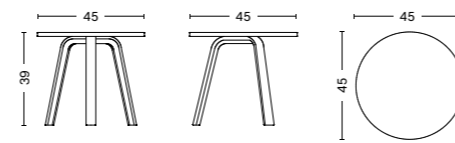

Bella Coffee Table | Oiled oak

MATERIALS

TABLETOP
Solid wood with bevelled edge

LEGS
Moulded oak veneer

COLOUR & FINISH

Please note that the colours are indicative

SHELL	BASE	Dia45 x H39 cm	Dia45 x H49 cm	Dia60 x H32 cm	Dia60 x H39 cm
		Black water-based lacquered oak			
Oiled oak					
Water-based lacquered oak					
White water-based lacquered oak					
Brunswick green water-based lacquered oak					

DIMENSIONS

BELLA COFFE TABLE | DIA 45
Diameter 45 cm
Height 39 cm
Weight 3,7 kg

BELLA COFFE TABLE | DIA 45
Diameter 45 cm
Height 49 cm
Weight 3,8 kg

BELLA COFFE TABLE | DIA 60
Diameter 60 cm
Height 32 cm
Weight 5,3 kg

BELLA COFFE TABLE | DIA 60
Diameter 60 cm
Height 39 cm
Weight 4,9 kg

PRODUCT INFORMATION

DESIGN YEAR
2011

COUNTRY OF ORIGIN
Latvia

WARRANTY
HAY provides a 10-year product warranty. Please contact the HAY sales team for further information about the warranty terms and conditions.