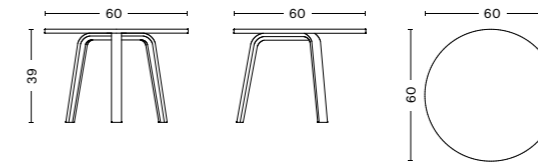

Bella Coffee Table | Oiled oak

MATERIALS

TABLETOP
Solid wood with bevelled edge

LEGS
Moulded oak veneer

COLOUR & FINISH

Please note that the colours are indicative

SHELL	BASE	Dia45 x H39 cm	Dia45 x H49 cm	Dia60 x H32 cm	Dia60 x H39 cm
		Black water-based lacquered oak			
Oiled oak					
Water-based lacquered oak					
White water-based lacquered oak					
Brunswick green water-based lacquered oak					

DIMENSIONS

BELLA COFFE TABLE | DIA 45
Diameter 45 cm
Height 39 cm
Weight 3,7 kg

BELLA COFFE TABLE | DIA 45
Diameter 45 cm
Height 49 cm
Weight 3,8 kg

BELLA COFFE TABLE | DIA 60
Diameter 60 cm
Height 32 cm
Weight 5,3 kg

BELLA COFFE TABLE | DIA 60
Diameter 60 cm
Height 39 cm
Weight 4,9 kg

PRODUCT INFORMATION

DESIGN YEAR
2011

COUNTRY OF ORIGIN
Latvia

WARRANTY
HAY provides a 10-year product warranty. Please contact the HAY sales team for further information about the warranty terms and conditions.