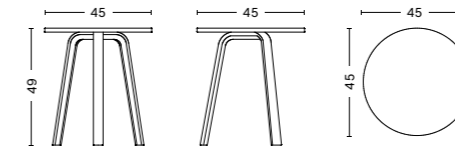

Bella Coffee Table | Oiled oak

MATERIALS

TABLETOP
Solid wood with bevelled edge

LEGS
Moulded oak veneer

COLOUR & FINISH

Please note that the colours are indicative

SHELL	BASE	Dia45 x H39 cm	Dia45 x H49 cm	Dia60 x H32 cm	Dia60 x H39 cm
		Black water-based lacquered oak			
Oiled oak					
Water-based lacquered oak					
White water-based lacquered oak					
Brunswick green water-based lacquered oak					

DIMENSIONS

BELLA COFFE TABLE | DIA 45
Diameter 45 cm
Height 39 cm
Weight 3,7 kg

BELLA COFFE TABLE | DIA 45
Diameter 45 cm
Height 49 cm
Weight 3,8 kg

BELLA COFFE TABLE | DIA 60
Diameter 60 cm
Height 32 cm
Weight 5,3 kg

BELLA COFFE TABLE | DIA 60
Diameter 60 cm
Height 39 cm
Weight 4,9 kg

PRODUCT INFORMATION

DESIGN YEAR
2011

COUNTRY OF ORIGIN
Latvia

WARRANTY
HAY provides a 10-year product warranty. Please contact the HAY sales team for further information about the warranty terms and conditions.