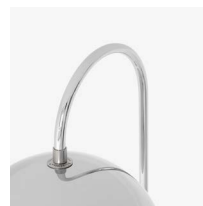

Flowerpot^{VP12}
Verner Panton
1969

H: 122 cm/48 in

W: 23 cm/9 in
D: 33 cm/13 in

Flowerpot^{VP12} Verner Panton 1969

Product category

Floor lamp

Environment

Indoor

Material

Lacquered steel and stainless steel
or chrome-plated steel, textile cord.

Production process

The two shades are made from spun steel
while the base is cast steel.

Variants

Matt Black, Chrome Plated, Cobalt Blue,
Grey Beige

→ Chrome Plated

→ Cobalt Blue

→ Grey Beige