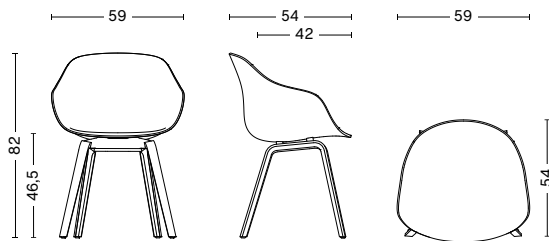

AAC 222

PRODUCT FACT SHEET

AAC 222

DESIGN BY HEE WELLING & HAY, 2022

Featuring a wooden frame with elegant, tapered legs, the AAC 222 has a timeless and organic aesthetic. Retaining the fundamental idea shared by the AAC family, this model is characterised by a curved shell with a slightly higher back. Designed with optimal functionality in mind, the shell construction offers a deep, generous seat that combines inviting aesthetics with a high level of comfort, whilst the lower armrests provide good support and enable the chair to fit underneath a table or desk. The wooden base brings character and stability and is available in different finishes, with the post-consumer recycled plastic shell offered in a variety of colours. The multitude of variants and design combinations give this series great versatility in a wide range of corporate, public, and private contexts.

DIMENSIONS

WIDTH 59 CM | 23.25"
DEPTH 54 CM | 21.25"
HEIGHT 82 CM | 32.25"
SEAT HEIGHT 46,5 CM | 18.25"
SEAT DEPTH 42 CM | 16.50"

MATERIALS

SHELL

Injection moulded solid-coloured polypropylene shell with armrest. Made from 100% postconsumer recycled PP.