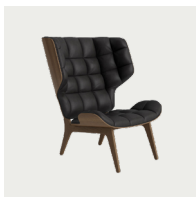

The Mammoth Chair is characterized by the high back, hugging wings and fluffy upholstery which provides superior comfort and a sense of privacy. The seat and back are formed from the same compression mold, giving the chair its signature clean, minimalistic look. The Mammoth Chair is ideal for spaces such as hotel lobbies and offices, while also serving as a statement piece for private homes.

UPHOLSTERY