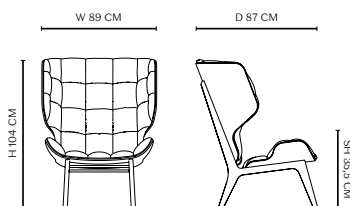

DIMENSIONS

W 89 cm / D 87 cm / H 104 cm / SH 35,5 cm