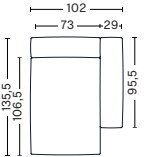

COUNTRY OF ORIGIN

Poland

FABRIC & LEATHER UPHOLSTERY

Please see our Fabric Overview for approved standard fabrics.

[LINK TO OVERVIEW](#)

DIMENSIONS

NARROW MODULE
ART. S1061 RIGHT ARMREST
 WIDTH 102 CM | 40.16"
 DEPTH 103,5 CM | 40.75"
 HEIGHT 67 CM | 26.38"
 SEAT HEIGHT 37 CM | 14.57"
 SEAT DEPTH 74,5 CM | 29.33"
 ARMREST WIDTH 29 CM | 11.42"

NARROW MODULE
ART. S1062 LEFT ARMREST
 WIDTH 102 CM | 40.16"
 DEPTH 103,5 CM | 40.75"
 HEIGHT 67 CM | 26.38"
 SEAT HEIGHT 37 CM | 14.57"
 SEAT DEPTH 74,5 CM | 29.33"
 ARMREST WIDTH 29 CM | 11.42"

NARROW MODULE
ART. S1063 MIDDLE
 WIDTH 74,5 CM | 29.33"
 DEPTH 103,5 CM | 40.75"
 HEIGHT 67 CM | 26.38"
 SEAT HEIGHT 37 CM | 14.57"
 SEAT DEPTH 74,5 CM | 29.33"

NARROW CHAISE LONGUE MODULE
ART. S8161 RIGHT ARMREST
 WIDTH 102 CM | 40.16"
 DEPTH 135,5 CM | 53.35"
 HEIGHT 67 CM | 26.38"
 SEAT HEIGHT 37 CM | 14.57"
 SEAT DEPTH 106,5 CM | 41.93"
 ARMREST WIDTH 29 CM | 11.42"

CORNER MODULE
ART. S1861 RIGHT CORNER

WIDTH 98 CM | 38.58"
DEPTH 98 CM | 38.58"
HEIGHT 67 CM | 26.38"
SEAT HEIGHT 37 CM | 14.57"
SEAT DEPTH 69 CM | 27.16"
ARMREST WIDTH 29 CM | 11.42"

CORNER MODULE
ART. S1862 LEFT CORNER