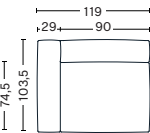

WIDE MODULE
ART. S1962 LEFT ARMREST
WIDTH 119 CM | 46.85"
DEPTH 103,5 CM | 40.75"
HEIGHT 67 CM | 26.38"
SEAT HEIGHT 37 CM | 14.57"
SEAT DEPTH 74,5 CM | 29.33"
ARMREST WIDTH 29 CM | 11.42"