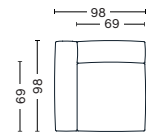

CORNER MODULE
ART. S1862 LEFT CORNER

WIDTH 98 CM | 38.58"
DEPTH 98 CM | 38.58"
HEIGHT 67 CM | 26.38"
SEAT HEIGHT 37 CM | 14.57"
SEAT DEPTH 69 CM | 27.16"
ARMREST WIDTH 29 CM | 11.42"