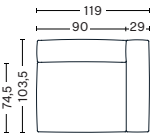

WIDE MODULE
ART. S1961 RIGHT ARMREST
WIDTH 119 CM | 46.85"
DEPTH 103,5 CM | 40.75"
HEIGHT 67 CM | 26.38"
SEAT HEIGHT 37 CM | 14.57"
SEAT DEPTH 74,5 CM | 29.33"
ARMREST WIDTH 29 CM | 11.42"