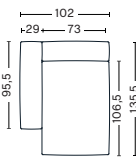

COUNTRY OF ORIGIN

Poland

FABRIC & LEATHER UPHOLSTERY

Please see our Fabric Overview for approved standard fabrics.

[LINK TO OVERVIEW](#)

DIMENSIONS

NARROW MODULE
ART. S1061 RIGHT ARMREST
 WIDTH 102 CM | 40.16"
 DEPTH 103,5 CM | 40.75"
 HEIGHT 67 CM | 26.38"
 SEAT HEIGHT 37 CM | 14.57"
 SEAT DEPTH 74,5 CM | 29.33"
 ARMREST WIDTH 29 CM | 11.42"

NARROW MODULE
ART. S1062 LEFT ARMREST
 WIDTH 102 CM | 40.16"
 DEPTH 103,5 CM | 40.75"
 HEIGHT 67 CM | 26.38"
 SEAT HEIGHT 37 CM | 14.57"
 SEAT DEPTH 74,5 CM | 29.33"
 ARMREST WIDTH 29 CM | 11.42"

NARROW MODULE
ART. S1063 MIDDLE
 WIDTH 74,5 CM | 29.33"
 DEPTH 103,5 CM | 40.75"
 HEIGHT 67 CM | 26.38"
 SEAT HEIGHT 37 CM | 14.57"
 SEAT DEPTH 74,5 CM | 29.33"

NARROW CHAISE LONGUE MODULE
ART. S8161 RIGHT ARMREST
 WIDTH 102 CM | 40.16"
 DEPTH 135,5 CM | 53.35"
 HEIGHT 67 CM | 26.38"
 SEAT HEIGHT 37 CM | 14.57"
 SEAT DEPTH 106,5 CM | 41.93"
 ARMREST WIDTH 29 CM | 11.42"

CORNER MODULE
ART. S1861 RIGHT CORNER

WIDTH 98 CM | 38.58"
DEPTH 98 CM | 38.58"
HEIGHT 67 CM | 26.38"
SEAT HEIGHT 37 CM | 14.57"
SEAT DEPTH 69 CM | 27.16"
ARMREST WIDTH 29 CM | 11.42"

CORNER MODULE
ART. S1862 LEFT CORNER