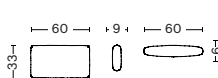

WIDTH 87 CM | 34.25"
DEPTH 87 CM | 34.25"
HEIGHT 37 CM | 14.57"

OTTOMAN S
ART. S02

WIDTH 87 CM | 34.25"
DEPTH 104 CM | 40.94"
HEIGHT 37 CM | 14.57"

CUSHION
ART. 09

WIDTH 55 CM | 21.65"
DEPTH 9 CM | 3.54"
HEIGHT 48 CM | 18.90"