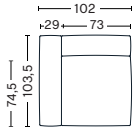

COUNTRY OF ORIGIN

Poland

FABRIC & LEATHER UPHOLSTERY

Please see our Fabric Overview for approved standard fabrics.

[LINK TO OVERVIEW](#)

DIMENSIONS

NARROW MODULE
ART. S1061 RIGHT ARMREST
 WIDTH 102 CM | 40.16"
 DEPTH 103,5 CM | 40.75"
 HEIGHT 67 CM | 26.38"
 SEAT HEIGHT 37 CM | 14.57"
 SEAT DEPTH 74,5 CM | 29.33"
 ARMREST WIDTH 29 CM | 11.42"

NARROW MODULE
ART. S1062 LEFT ARMREST
 WIDTH 102 CM | 40.16"
 DEPTH 103,5 CM | 40.75"
 HEIGHT 67 CM | 26.38"
 SEAT HEIGHT 37 CM | 14.57"
 SEAT DEPTH 74,5 CM | 29.33"
 ARMREST WIDTH 29 CM | 11.42"

NARROW MODULE
ART. S1063 MIDDLE
 WIDTH 74,5 CM | 29.33"
 DEPTH 103,5 CM | 40.75"
 HEIGHT 67 CM | 26.38"
 SEAT HEIGHT 37 CM | 14.57"
 SEAT DEPTH 74,5 CM | 29.33"

NARROW CHAISE LONGUE MODULE
ART. S8161 RIGHT ARMREST
 WIDTH 102 CM | 40.16"
 DEPTH 135,5 CM | 53.35"
 HEIGHT 67 CM | 26.38"
 SEAT HEIGHT 37 CM | 14.57"
 SEAT DEPTH 106,5 CM | 41.93"
 ARMREST WIDTH 29 CM | 11.42"

CORNER MODULE
ART. S1861 RIGHT CORNER

WIDTH 98 CM | 38.58"
DEPTH 98 CM | 38.58"
HEIGHT 67 CM | 26.38"
SEAT HEIGHT 37 CM | 14.57"
SEAT DEPTH 69 CM | 27.16"
ARMREST WIDTH 29 CM | 11.42"

CORNER MODULE
ART. S1862 LEFT CORNER