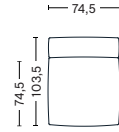

COUNTRY OF ORIGIN

Poland

FABRIC & LEATHER UPHOLSTERY

Please see our Fabric Overview for approved standard fabrics.

[LINK TO OVERVIEW](#)

DIMENSIONS

NARROW MODULE
ART. S1061 RIGHT ARMREST
 WIDTH 102 CM | 40.16"
 DEPTH 103,5 CM | 40.75"
 HEIGHT 67 CM | 26.38"
 SEAT HEIGHT 37 CM | 14.57"
 SEAT DEPTH 74,5 CM | 29.33"
 ARMREST WIDTH 29 CM | 11.42"

NARROW MODULE
ART. S1062 LEFT ARMREST
 WIDTH 102 CM | 40.16"
 DEPTH 103,5 CM | 40.75"
 HEIGHT 67 CM | 26.38"
 SEAT HEIGHT 37 CM | 14.57"
 SEAT DEPTH 74,5 CM | 29.33"
 ARMREST WIDTH 29 CM | 11.42"

NARROW MODULE
ART. S1063 MIDDLE
 WIDTH 74,5 CM | 29.33"
 DEPTH 103,5 CM | 40.75"
 HEIGHT 67 CM | 26.38"
 SEAT HEIGHT 37 CM | 14.57"
 SEAT DEPTH 74,5 CM | 29.33"

NARROW CHAISE LONGUE MODULE
ART. S8161 RIGHT ARMREST
 WIDTH 102 CM | 40.16"
 DEPTH 135,5 CM | 53.35"
 HEIGHT 67 CM | 26.38"
 SEAT HEIGHT 37 CM | 14.57"
 SEAT DEPTH 106,5 CM | 41.93"
 ARMREST WIDTH 29 CM | 11.42"

CORNER MODULE
ART. S1861 RIGHT CORNER

WIDTH 98 CM | 38.58"
DEPTH 98 CM | 38.58"
HEIGHT 67 CM | 26.38"
SEAT HEIGHT 37 CM | 14.57"
SEAT DEPTH 69 CM | 27.16"
ARMREST WIDTH 29 CM | 11.42"

CORNER MODULE
ART. S1862 LEFT CORNER