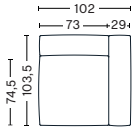

COUNTRY OF ORIGIN

Poland

FABRIC & LEATHER UPHOLSTERY

Please see our Fabric Overview for approved standard fabrics.

[LINK TO OVERVIEW](#)

DIMENSIONS

NARROW MODULE
ART. S1061 RIGHT ARMREST
 WIDTH 102 CM | 40.16"
 DEPTH 103,5 CM | 40.75"
 HEIGHT 67 CM | 26.38"
 SEAT HEIGHT 37 CM | 14.57"
 SEAT DEPTH 74,5 CM | 29.33"
 ARMREST WIDTH 29 CM | 11.42"

NARROW MODULE
ART. S1062 LEFT ARMREST
 WIDTH 102 CM | 40.16"
 DEPTH 103,5 CM | 40.75"
 HEIGHT 67 CM | 26.38"
 SEAT HEIGHT 37 CM | 14.57"
 SEAT DEPTH 74,5 CM | 29.33"
 ARMREST WIDTH 29 CM | 11.42"

NARROW MODULE
ART. S1063 MIDDLE
 WIDTH 74,5 CM | 29.33"
 DEPTH 103,5 CM | 40.75"
 HEIGHT 67 CM | 26.38"
 SEAT HEIGHT 37 CM | 14.57"
 SEAT DEPTH 74,5 CM | 29.33"

NARROW CHAISE LONGUE MODULE
ART. S8161 RIGHT ARMREST
 WIDTH 102 CM | 40.16"
 DEPTH 135,5 CM | 53.35"
 HEIGHT 67 CM | 26.38"
 SEAT HEIGHT 37 CM | 14.57"
 SEAT DEPTH 106,5 CM | 41.93"
 ARMREST WIDTH 29 CM | 11.42"

CORNER MODULE
ART. S1861 RIGHT CORNER

WIDTH 98 CM | 38.58"
DEPTH 98 CM | 38.58"
HEIGHT 67 CM | 26.38"
SEAT HEIGHT 37 CM | 14.57"
SEAT DEPTH 69 CM | 27.16"
ARMREST WIDTH 29 CM | 11.42"

CORNER MODULE
ART. S1862 LEFT CORNER