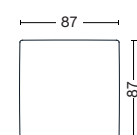

CORNER MODULE
ART. S1861 RIGHT CORNER

WIDTH 98 CM | 38.58"
DEPTH 98 CM | 38.58"
HEIGHT 67 CM | 26.38"
SEAT HEIGHT 37 CM | 14.57"
SEAT DEPTH 69 CM | 27.16"
ARMREST WIDTH 29 CM | 11.42"

CORNER MODULE
ART. S1862 LEFT CORNER

WIDTH 98 CM | 38.58"
DEPTH 98 CM | 38.58"
HEIGHT 67 CM | 26.38"
SEAT HEIGHT 37 CM | 14.57"
SEAT DEPTH 69 CM | 27.16"
ARMREST WIDTH 29 CM | 11.42"

LOUNGE MODULE
ART. S9301 RIGHT BACKREST

WIDTH 137,5 CM | 54.13"
DEPTH 103,5 CM | 40.75"
HEIGHT 67 CM | 26.38"
SEAT HEIGHT 37 CM | 14.57"
SEAT DEPTH 74,5 CM | 29.33"
BACKREST WIDTH 29 CM | 11.42"

LOUNGE MODULE
ART. S9302 LEFT BACKREST

WIDTH 137,5 CM | 54.13"
DEPTH 103,5 CM | 40.75"
HEIGHT 67 CM | 26.38"
SEAT HEIGHT 37 CM | 14.57"
SEAT DEPTH 74,5 CM | 29.33"
BACKREST WIDTH 29 CM | 11.42"

OTTOMAN XS
ART. S01

WIDTH 87 CM | 34.25"
DEPTH 87 CM | 34.25"
HEIGHT 37 CM | 14.57"

OTTOMAN S
ART. S02

WIDTH 87 CM | 34.25"
DEPTH 104 CM | 40.94"
HEIGHT 37 CM | 14.57"

CUSHION
ART. 09

WIDTH 55 CM | 21.65"
DEPTH 9 CM | 3.54"
HEIGHT 48 CM | 18.90"