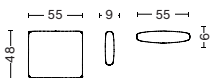

CUSHION
ART. 09

WIDTH 55 CM | 21.65"
DEPTH 9 CM | 3.54"
HEIGHT 48 CM | 18.90"