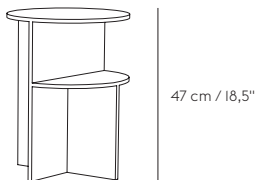

#### TESTS & CERTIFICATION

EN 15372:2016 - L3: Extreme use Furniture – Strength, durability and safety – Requirements for non-domestic tables.

Ø 35,5 cm / 14"

47 cm / 18,5"

Grey

Sand

Sage  
Green