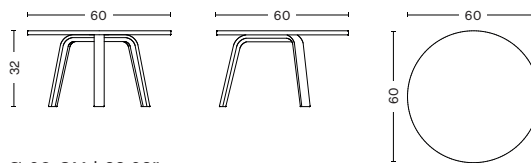

## BELLA COFFEE TABLE

DESIGN BY HAY, 2011

HAY's Bella Coffee Table is an understated table that is small enough to place anywhere. The ultra-thin surface and moulded oak veneer legs create a functional and aesthetically light table that can be used separately or positioned in pairs or groups.

### DIMENSIONS

Ø 45 CM | 17.72"  
HEIGHT 39 CM | 15.35"

Ø 60 CM | 23.62"  
HEIGHT 32 CM | 12.60"

Ø 45 CM | 17.72"  
HEIGHT 49 CM | 19.29"

Ø 60 CM | 23.62"  
HEIGHT 39 CM | 15.35"