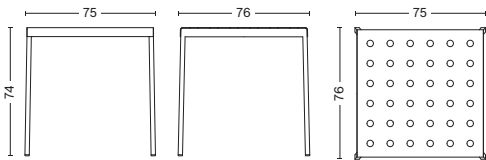

DIMENSIONS

BALCONY CHAIR

WIDTH 44,5 CM | 17.52"
DEPTH 51,5 CM | 20.27"
HEIGHT 79 CM | 31.1"
SEAT HEIGHT 46 CM | 18.11"
SEAT DEPTH 41 CM | 16.14"

BALCONY ARMCHAIR

WIDTH 51,5 CM | 20.27"
DEPTH 51,5 CM | 20.27"
HEIGHT 79 CM | 31.1"
SEAT HEIGHT 46 CM | 18.11"
SEAT DEPTH 41 CM | 16.14"

BALCONY LOUNGE CHAIR

WIDTH 55 CM | 21.65"
DEPTH 69,5 CM | 27.36"
HEIGHT 72 CM | 28.35"
SEAT HEIGHT 39 CM | 15.35"
SEAT DEPTH 52 CM | 20.47"

BALCONY LOUNGE ARMCHAIR

WIDTH 63 CM | 24.8"
DEPTH 69,5 CM | 27.36"
HEIGHT 72 CM | 28.35"
SEAT HEIGHT 39 CM | 15.35"
SEAT DEPTH 52 CM | 20.47"

BALCONY BENCH

LENGTH 119,5 CM | 47.05"
DEPTH 35 CM | 13.77"
HEIGHT 46 CM | 18.11"

BALCONY BENCH

LENGTH 165,5 CM | 65.15"
DEPTH 35 CM | 13.77"
HEIGHT 46 CM | 18.11"

DIMENSIONS

BALCONY TABLE
LENGTH 190 CM | 74.8"
WIDTH 87 CM | 34.25"
HEIGHT 74 CM | 29.13"

BALCONY TABLE
LENGTH 144 CM | 56.69"
WIDTH 76 CM | 29.92"
HEIGHT 74 CM | 29.13"

BALCONY TABLE
LENGTH 75 CM | 29.53"
WIDTH 76 CM | 29.92"
HEIGHT 74 CM | 29.13"

BALCONY LOW TABLE
LENGTH 50 CM | 19.68"
WIDTH 51,5 CM | 20.27"
HEIGHT 39 CM | 15.35"