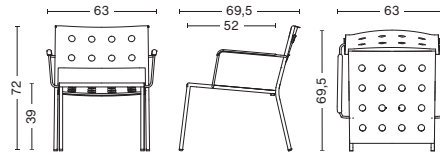

DIMENSIONS

BALCONY CHAIR

WIDTH 44,5 CM | 17.52"
DEPTH 51,5 CM | 20.27"
HEIGHT 79 CM | 31.1"
SEAT HEIGHT 46 CM | 18.11"
SEAT DEPTH 41 CM | 16.14"

BALCONY ARMCHAIR

WIDTH 51,5 CM | 20.27"
DEPTH 51,5 CM | 20.27"
HEIGHT 79 CM | 31.1"
SEAT HEIGHT 46 CM | 18.11"
SEAT DEPTH 41 CM | 16.14"

BALCONY LOUNGE CHAIR

WIDTH 55 CM | 21.65"
DEPTH 69,5 CM | 27.36"
HEIGHT 72 CM | 28.35"
SEAT HEIGHT 39 CM | 15.35"
SEAT DEPTH 52 CM | 20.47"

BALCONY LOUNGE ARMCHAIR

WIDTH 63 CM | 24.8"
DEPTH 69,5 CM | 27.36"
HEIGHT 72 CM | 28.35"
SEAT HEIGHT 39 CM | 15.35"
SEAT DEPTH 52 CM | 20.47"

BALCONY BENCH

LENGTH 119,5 CM | 47.05"
DEPTH 35 CM | 13.77"
HEIGHT 46 CM | 18.11"

BALCONY BENCH

LENGTH 165,5 CM | 65.15"
DEPTH 35 CM | 13.77"
HEIGHT 46 CM | 18.11"

DIMENSIONS

BALCONY TABLE
LENGTH 190 CM | 74.8"
WIDTH 87 CM | 34.25"
HEIGHT 74 CM | 29.13"

BALCONY TABLE
LENGTH 144 CM | 56.69"
WIDTH 76 CM | 29.92"
HEIGHT 74 CM | 29.13"

BALCONY TABLE
LENGTH 75 CM | 29.53"
WIDTH 76 CM | 29.92"
HEIGHT 74 CM | 29.13"

BALCONY LOW TABLE
LENGTH 50 CM | 19.68"
WIDTH 51,5 CM | 20.27"
HEIGHT 39 CM | 15.35"