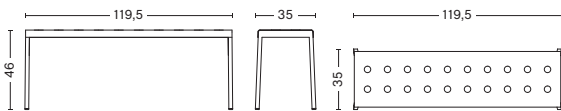

BALCONY BENCH

LENGTH 119,5 CM | 47.05"
DEPTH 35 CM | 13.77"
HEIGHT 46 CM | 18.11"