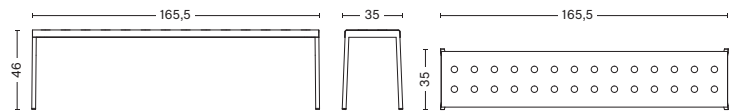

DIMENSIONS

BALCONY CHAIR

WIDTH 44,5 CM | 17.52"
DEPTH 51,5 CM | 20.27"
HEIGHT 79 CM | 31.1"
SEAT HEIGHT 46 CM | 18.11"
SEAT DEPTH 41 CM | 16.14"

BALCONY ARMCHAIR

WIDTH 51,5 CM | 20.27"
DEPTH 51,5 CM | 20.27"
HEIGHT 79 CM | 31.1"
SEAT HEIGHT 46 CM | 18.11"
SEAT DEPTH 41 CM | 16.14"

BALCONY LOUNGE CHAIR

WIDTH 55 CM | 21.65"
DEPTH 69,5 CM | 27.36"
HEIGHT 72 CM | 28.35"
SEAT HEIGHT 39 CM | 15.35"
SEAT DEPTH 52 CM | 20.47"

BALCONY LOUNGE ARMCHAIR

WIDTH 63 CM | 24.8"
DEPTH 69,5 CM | 27.36"
HEIGHT 72 CM | 28.35"
SEAT HEIGHT 39 CM | 15.35"
SEAT DEPTH 52 CM | 20.47"

BALCONY BENCH

LENGTH 119,5 CM | 47.05"
DEPTH 35 CM | 13.77"
HEIGHT 46 CM | 18.11"

BALCONY BENCH

LENGTH 165,5 CM | 65.15"
DEPTH 35 CM | 13.77"
HEIGHT 46 CM | 18.11"

DIMENSIONS

BALCONY TABLE
LENGTH 190 CM | 74.8"
WIDTH 87 CM | 34.25"
HEIGHT 74 CM | 29.13"

BALCONY TABLE
LENGTH 144 CM | 56.69"
WIDTH 76 CM | 29.92"
HEIGHT 74 CM | 29.13"

BALCONY TABLE
LENGTH 75 CM | 29.53"
WIDTH 76 CM | 29.92"
HEIGHT 74 CM | 29.13"

BALCONY LOW TABLE
LENGTH 50 CM | 19.68"
WIDTH 51,5 CM | 20.27"
HEIGHT 39 CM | 15.35"