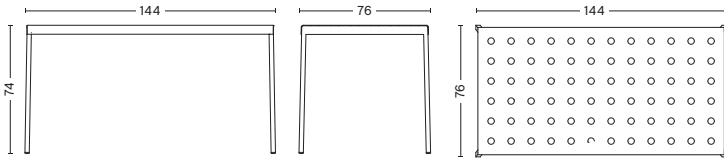

BALCONY BENCH

LENGTH 119,5 CM | 47.05"
DEPTH 35 CM | 13.77"
HEIGHT 46 CM | 18.11"

BALCONY BENCH

LENGTH 165,5 CM | 65.15"
DEPTH 35 CM | 13.77"
HEIGHT 46 CM | 18.11"

DIMENSIONS

BALCONY TABLE
LENGTH 190 CM | 74.8"
WIDTH 87 CM | 34.25"
HEIGHT 74 CM | 29.13"

BALCONY TABLE
LENGTH 144 CM | 56.69"
WIDTH 76 CM | 29.92"
HEIGHT 74 CM | 29.13"

BALCONY TABLE
LENGTH 75 CM | 29.53"
WIDTH 76 CM | 29.92"
HEIGHT 74 CM | 29.13"

BALCONY LOW TABLE
LENGTH 50 CM | 19.68"
WIDTH 51,5 CM | 20.27"
HEIGHT 39 CM | 15.35"