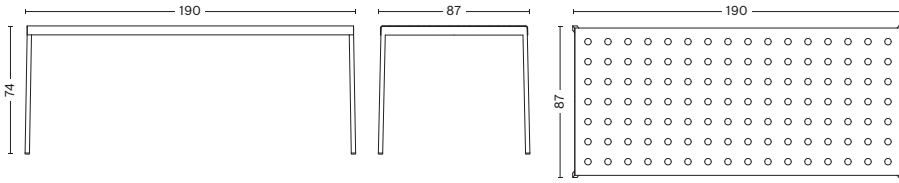

BALCONY BENCH

LENGTH 119,5 CM | 47.05"
DEPTH 35 CM | 13.77"
HEIGHT 46 CM | 18.11"

BALCONY BENCH

LENGTH 165,5 CM | 65.15"
DEPTH 35 CM | 13.77"
HEIGHT 46 CM | 18.11"

DIMENSIONS

BALCONY TABLE
LENGTH 190 CM | 74.8"
WIDTH 87 CM | 34.25"
HEIGHT 74 CM | 29.13"

BALCONY TABLE
LENGTH 144 CM | 56.69"
WIDTH 76 CM | 29.92"
HEIGHT 74 CM | 29.13"

BALCONY TABLE
LENGTH 75 CM | 29.53"
WIDTH 76 CM | 29.92"
HEIGHT 74 CM | 29.13"

BALCONY LOW TABLE
LENGTH 50 CM | 19.68"
WIDTH 51,5 CM | 20.27"
HEIGHT 39 CM | 15.35"