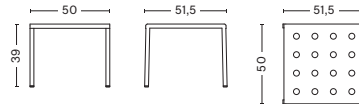

DIMENSIONS

BALCONY CHAIR

WIDTH 44,5 CM | 17.52"
DEPTH 51,5 CM | 20.27"
HEIGHT 79 CM | 31.1"
SEAT HEIGHT 46 CM | 18.11"
SEAT DEPTH 41 CM | 16.14"

BALCONY ARMCHAIR

WIDTH 51,5 CM | 20.27"
DEPTH 51,5 CM | 20.27"
HEIGHT 79 CM | 31.1"
SEAT HEIGHT 46 CM | 18.11"
SEAT DEPTH 41 CM | 16.14"

BALCONY LOUNGE CHAIR

WIDTH 55 CM | 21.65"
DEPTH 69,5 CM | 27.36"
HEIGHT 72 CM | 28.35"
SEAT HEIGHT 39 CM | 15.35"
SEAT DEPTH 52 CM | 20.47"

BALCONY LOUNGE ARMCHAIR

WIDTH 63 CM | 24.8"
DEPTH 69,5 CM | 27.36"
HEIGHT 72 CM | 28.35"
SEAT HEIGHT 39 CM | 15.35"
SEAT DEPTH 52 CM | 20.47"

BALCONY BENCH

LENGTH 119,5 CM | 47.05"
DEPTH 35 CM | 13.77"
HEIGHT 46 CM | 18.11"

BALCONY BENCH

LENGTH 165,5 CM | 65.15"
DEPTH 35 CM | 13.77"
HEIGHT 46 CM | 18.11"

DIMENSIONS

BALCONY TABLE
LENGTH 190 CM | 74.8"
WIDTH 87 CM | 34.25"
HEIGHT 74 CM | 29.13"

BALCONY TABLE
LENGTH 144 CM | 56.69"
WIDTH 76 CM | 29.92"
HEIGHT 74 CM | 29.13"

BALCONY TABLE
LENGTH 75 CM | 29.53"
WIDTH 76 CM | 29.92"
HEIGHT 74 CM | 29.13"

BALCONY LOW TABLE
LENGTH 50 CM | 19.68"
WIDTH 51,5 CM | 20.27"
HEIGHT 39 CM | 15.35"