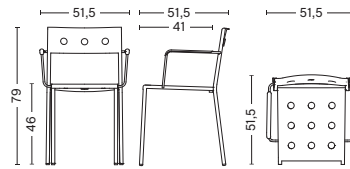

DIMENSIONS

BALCONY CHAIR

WIDTH 44,5 CM | 17.52"
DEPTH 51,5 CM | 20.27"
HEIGHT 79 CM | 31.1"
SEAT HEIGHT 46 CM | 18.11"
SEAT DEPTH 41 CM | 16.14"

BALCONY ARMCHAIR

WIDTH 51,5 CM | 20.27"
DEPTH 51,5 CM | 20.27"
HEIGHT 79 CM | 31.1"
SEAT HEIGHT 46 CM | 18.11"
SEAT DEPTH 41 CM | 16.14"

BALCONY LOUNGE CHAIR

WIDTH 55 CM | 21.65"
DEPTH 69,5 CM | 27.36"
HEIGHT 72 CM | 28.35"
SEAT HEIGHT 39 CM | 15.35"
SEAT DEPTH 52 CM | 20.47"

BALCONY LOUNGE ARMCHAIR

WIDTH 63 CM | 24.8"
DEPTH 69,5 CM | 27.36"
HEIGHT 72 CM | 28.35"
SEAT HEIGHT 39 CM | 15.35"
SEAT DEPTH 52 CM | 20.47"

BALCONY BENCH

LENGTH 119,5 CM | 47.05"
DEPTH 35 CM | 13.77"
HEIGHT 46 CM | 18.11"

BALCONY BENCH

LENGTH 165,5 CM | 65.15"
DEPTH 35 CM | 13.77"
HEIGHT 46 CM | 18.11"

DIMENSIONS

BALCONY TABLE
LENGTH 190 CM | 74.8"
WIDTH 87 CM | 34.25"
HEIGHT 74 CM | 29.13"

DIMENSIONS

FOR CHAIR & ARMCHAIR
 WIDTH 38,5 CM | 15.15"
 DEPTH 40,5 CM | 15.94"
 HEIGHT 4 CM | 1.57"

FOR LOUNGE CHAIR & LOUNGE ARMCHAIR
 WIDTH 49,5 CM | 20.67"
 DEPTH 51,5 CM | 18.90"
 HEIGHT 4 CM | 1.57"