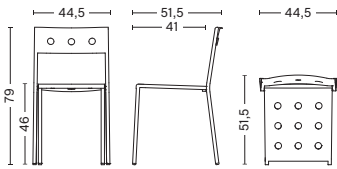

DIMENSIONS

BALCONY CHAIR

WIDTH 44,5 CM | 17.52"
DEPTH 51,5 CM | 20.27"
HEIGHT 79 CM | 31.1"
SEAT HEIGHT 46 CM | 18.11"
SEAT DEPTH 41 CM | 16.14"

BALCONY ARMCHAIR

WIDTH 51,5 CM | 20.27"
DEPTH 51,5 CM | 20.27"
HEIGHT 79 CM | 31.1"
SEAT HEIGHT 46 CM | 18.11"
SEAT DEPTH 41 CM | 16.14"

BALCONY BENCH

LENGTH 119,5 CM | 47.05"
DEPTH 35 CM | 13.77"
HEIGHT 46 CM | 18.11"

BALCONY BENCH

LENGTH 165,5 CM | 65.15"
DEPTH 35 CM | 13.77"
HEIGHT 46 CM | 18.11"

DIMENSIONS

BALCONY TABLE
LENGTH 190 CM | 74.8"
WIDTH 87 CM | 34.25"
HEIGHT 74 CM | 29.13"

BALCONY TABLE
LENGTH 144 CM | 56.69"
WIDTH 76 CM | 29.92"
HEIGHT 74 CM | 29.13"

BALCONY TABLE
LENGTH 75 CM | 29.53"
WIDTH 76 CM | 29.92"
HEIGHT 74 CM | 29.13"

BALCONY LOW TABLE
LENGTH 50 CM | 19.68"
WIDTH 51,5 CM | 20.27"
HEIGHT 39 CM | 15.35"

DIMENSIONS

FOR CHAIR & ARMCHAIR
 WIDTH 38,5 CM | 15.15"
 DEPTH 40,5 CM | 15.94"
 HEIGHT 4 CM | 1.57"

FOR LOUNGE CHAIR & LOUNGE ARMCHAIR
 WIDTH 49,5 CM | 20.67"
 DEPTH 51,5 CM | 18.90"
 HEIGHT 4 CM | 1.57"