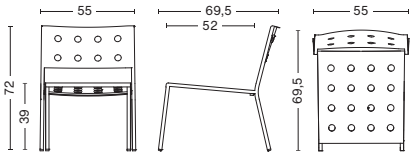

DIMENSIONS

BALCONY CHAIR

WIDTH 44,5 CM | 17.52"
DEPTH 51,5 CM | 20.27"
HEIGHT 79 CM | 31.1"
SEAT HEIGHT 46 CM | 18.11"
SEAT DEPTH 41 CM | 16.14"

BALCONY ARMCHAIR

WIDTH 51,5 CM | 20.27"
DEPTH 51,5 CM | 20.27"
HEIGHT 79 CM | 31.1"
SEAT HEIGHT 46 CM | 18.11"
SEAT DEPTH 41 CM | 16.14"

BALCONY LOUNGE CHAIR

WIDTH 55 CM | 21.65"
DEPTH 69,5 CM | 27.36"
HEIGHT 72 CM | 28.35"
SEAT HEIGHT 39 CM | 15.35"
SEAT DEPTH 52 CM | 20.47"

BALCONY LOUNGE ARMCHAIR

WIDTH 63 CM | 24.8"
DEPTH 69,5 CM | 27.36"
HEIGHT 72 CM | 28.35"
SEAT HEIGHT 39 CM | 15.35"
SEAT DEPTH 52 CM | 20.47"

BALCONY BENCH

LENGTH 119,5 CM | 47.05"
DEPTH 35 CM | 13.77"
HEIGHT 46 CM | 18.11"

BALCONY BENCH

LENGTH 165,5 CM | 65.15"
DEPTH 35 CM | 13.77"
HEIGHT 46 CM | 18.11"

DIMENSIONS

BALCONY TABLE
LENGTH 190 CM | 74.8"
WIDTH 87 CM | 34.25"
HEIGHT 74 CM | 29.13"

BALCONY TABLE
LENGTH 144 CM | 56.69"
WIDTH 76 CM | 29.92"
HEIGHT 74 CM | 29.13"

BALCONY TABLE
LENGTH 75 CM | 29.53"
WIDTH 76 CM | 29.92"
HEIGHT 74 CM | 29.13"

BALCONY LOW TABLE
LENGTH 50 CM | 19.68"
WIDTH 51,5 CM | 20.27"
HEIGHT 39 CM | 15.35"