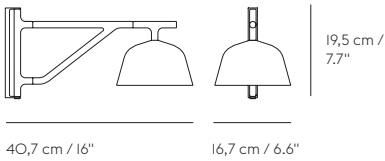

DESIGNED BY / YEAR OF DESIGN

TAF Studio / 2019

ABOUT THE DESIGNER

TAF Studio is a Stockholm-based design and architecture studio, founded by Gabriella Gustafson and Mattias Ståhlbom. The duo works within product and interior design.

CATEGORY

Wall lamp

ENVIRONMENT

Indoor

DESCRIPTION

A wall lamp with a quiet, modern expression. Alter the expression of the Ambit Wall Lamp to your personal need through its rotating arm and head, bringing a refined light to any bedroom, kitchen or hallway.

The Ambit Wall Lamp is mounted to a wall using a separate wall bracket part that the swing arm is snapped into, meaning that the lamp has a clean expression without visible screws. An extra wall mount piece is included which allows for the wiring to be integrated into the wall.

MATERIAL

Lampshade, arm fixture and wall bracket pieces are made from aluminum and the cord is made from PVC.

CORD LENGTH

250 cm / 98.4"

BULB INCLUDED

Yes

DIMMABLE FUNCTION

No

CLEANING AND CARE

Clean the lamp with a soft dry cloth. Always switch off the electricity before cleaning.

INSTALLATION

The power cord of the Ambit Wall Lamp can be routed backwards from the lamp through the mounting surface. Please note that the base of the lamp is smaller than a standard junction box and that the lamp is not designed for direct installation on the top of the junction box. When hardwiring, we recommend mounting onto a false wall, onto a headboard or using a trim plate. Please refer to local safety requirements for this type of installation.